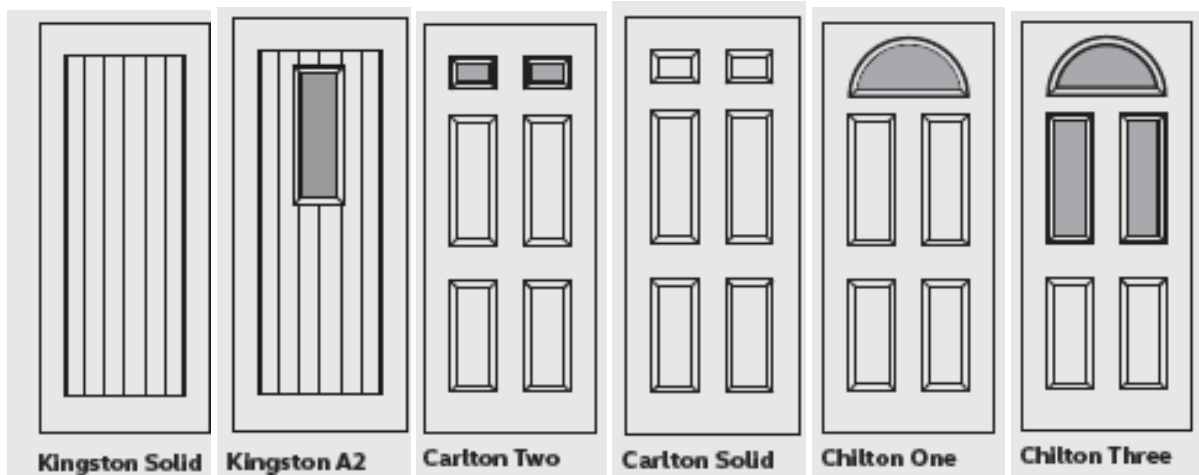

**DOOR SPECIFICATION FOR OFFER OF FREE COMPOSITE DOOR – VALID UNTIL 31 MARCH 2020**

**Door Type:** Choose from 6 designs

**Door colour:** Choice of 7 standard colours

Examples of colours, shown on door products:

**Glass:** Choice of six standard Pilkington obscure glass. Satin glass not included.