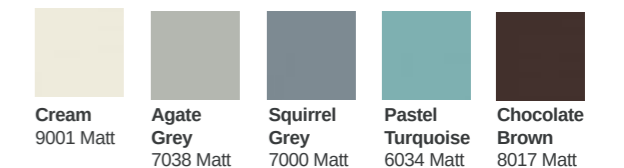

STANDARD COLOURS

PREMIUM COLOURS

Jet Black and Anthracite Grey are in a matt finish as standard, high gloss option can be selected. Traffic White is satin as standard with high gloss as an option.

Textured PREMIUM FINISH

Choose the stepped sash option and Georgian bars to replicate the traditional heritage looks found in old crital or steel windows, but with all the benefits of a modern door system. A choice of hardware allows you to choose either colour matching, white, black, chrome, grey, satin or gold. Hinges and D handles can be white, black or grey.

Traditional Colours

Character Premium Colours

Paragon Anodised Colours

SHEERLINE PRESTIGE WINDOWS AND DOORS

Prestige

TRANSFORM YOUR HOME WITH OUR STYLISH ALUMINIUM WINDOWS AND DOORS

Choosing the right aluminium windows for your home is an important decision. An investment that makes a real difference to how warm and secure you feel, as well as improving the look of your property. That is why we have carefully designed the Prestige window and door system to combine stylish looks with the latest