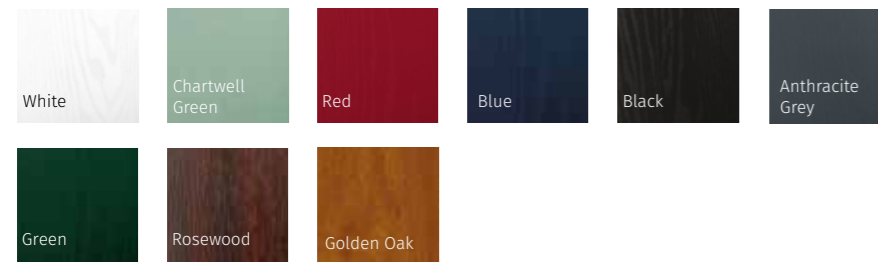

Choose from 3 ranges; Traditional or Contemporary grained styles, or the new smooth Urban door which replicates aluminium styling.

We also offer doors with toplights and sidelights when required in either a matching composite side panel or glass options.

NEW URBAN DOORS

URBAN VILAMOURA
(CARRIBBEAN BLUE) SHORT HANDLE + HERITAGE LOCK

URBAN SEMINOLE 4
(BLACK) LONG HANDLE + STANDARD LOCK

URBAN AUGUSTA
(CLOTTED CREAM) MEDIUM HANDLE + STANDARD LOCK

URBAN COLOUR MATCHED
GLAZING CASSETTE

URBAN AUGUSTA LONG (CITRINE)
REFLECTIONS GLAZING + MEDIUM HANDLE AND HERITAGE LOCK

GALLERY COMPOSITE DOOR COLLECTION

GALLERY⁴⁴ COLLECTION

STANDARD COLOUR COLLECTION

PREMIUM COLOUR COLLECTION

How many times have you thought ... have I locked my door?