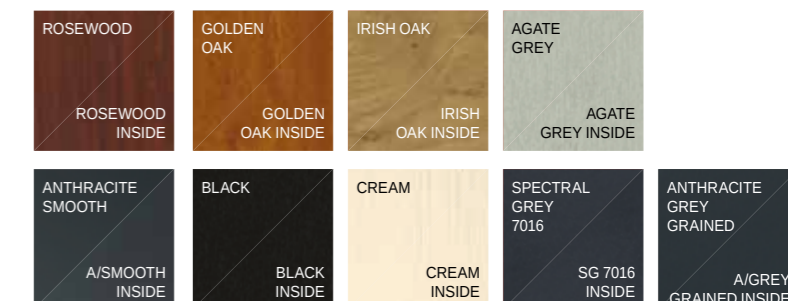

*Please note that the Black profile we supply is Beck Brown. This is a very dark colour and as close to black as can be manufactured. Ask your Installer if you require further details.

TIMELESS WINDOW & DOOR COLLECTION

The Timeless Detail Mechanical Joint is a traditional style mitred butt joint that is sealed in place, replicating a timber joint with meticulous detail.

Classic Welds give a contemporary and modern twist to this heritage style. The corners are precision welded so that the join is practically seamless.

Heritage Colour Collection

Woodgrain outside, White Grain inside

Colour both sides

Standard Colours

Woodgrain outside, White Smooth inside

OTHER RAL COLOURS AVAILABLE ON REQUEST

Due to possible variations in the printing process, please refer to physical colour swatches for an accurate representation of the above colours.

*Please note that the Black profile we supply is Beck Brown. This is a very dark colour and as close to black as can be manufactured. Ask your Installer if you require further details.

DESIGNER RANGE ALUMINIUM LIFT AND SLIDE DOORS