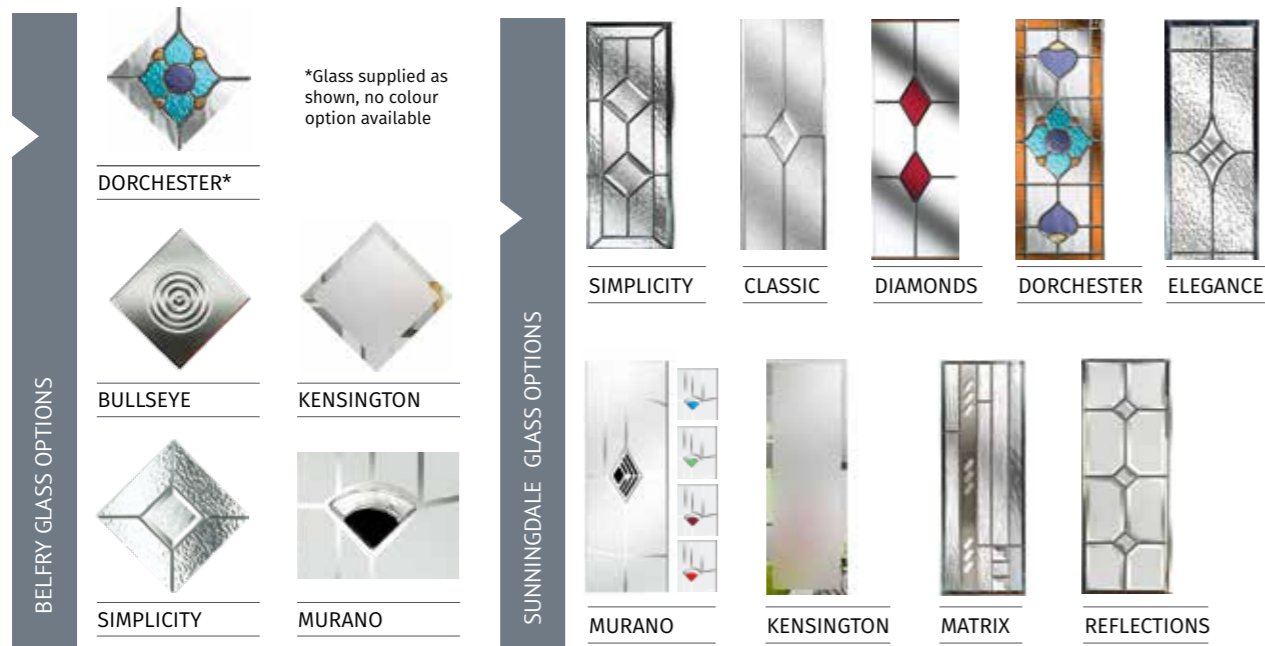

◆ Please see page 38/39 for Backing Glass options

REFLECTIONS

SIMPLICITY

MATRIX

MURANO

GLAZING ALSO AVAILABLE IN ALL PILKINGTON OBSCURED GLASS DESIGNS

Please speak to your installer for more details

GLENEAGLES
SHOWN IN AZURE WITH REFLECTIONS GLAZING

WITH ITS AMERICAN STYLE THE GLENEAGLES IS PROVEN TO BE AS POPULAR HERE IN THE UK.

GLENEAGLES

GLENEAGLES (GREEN)
SIMPLICITY GLAZING

GLENEAGLES (WHITE)
REFLECTIONS GLAZING

GLENEAGLES (COTSWOLD)
MURANO GLAZING

GLENEAGLES (AGATE GREY)
REFLECTIONS GLAZING

FARMHOUSE BELFRY & SUNNINGDALE

UNLIKE OTHER COTTAGE DOORS, THE BELFRY HAS A UNIQUE 'OFFSET ETCHED' DETAILING AND COMES IN TWO GLAZING STYLES.

Choose from either the patterned glazing options below or a Pilkington obscured glass design ♦ Please see page 38/39 for Backing Glass options

FARMHOUSE BELFRY
SHOWN IN CREAM WITH MURANO GLAZING

MONZA II & MONZA II AUGUSTA LONG

Choose from either the patterned glazing options or a Pilkington obscured glass design

CLASSIC DIAMONDS KENSINGTON

LINEAR* MURANO MATRIX SIMPLICITY