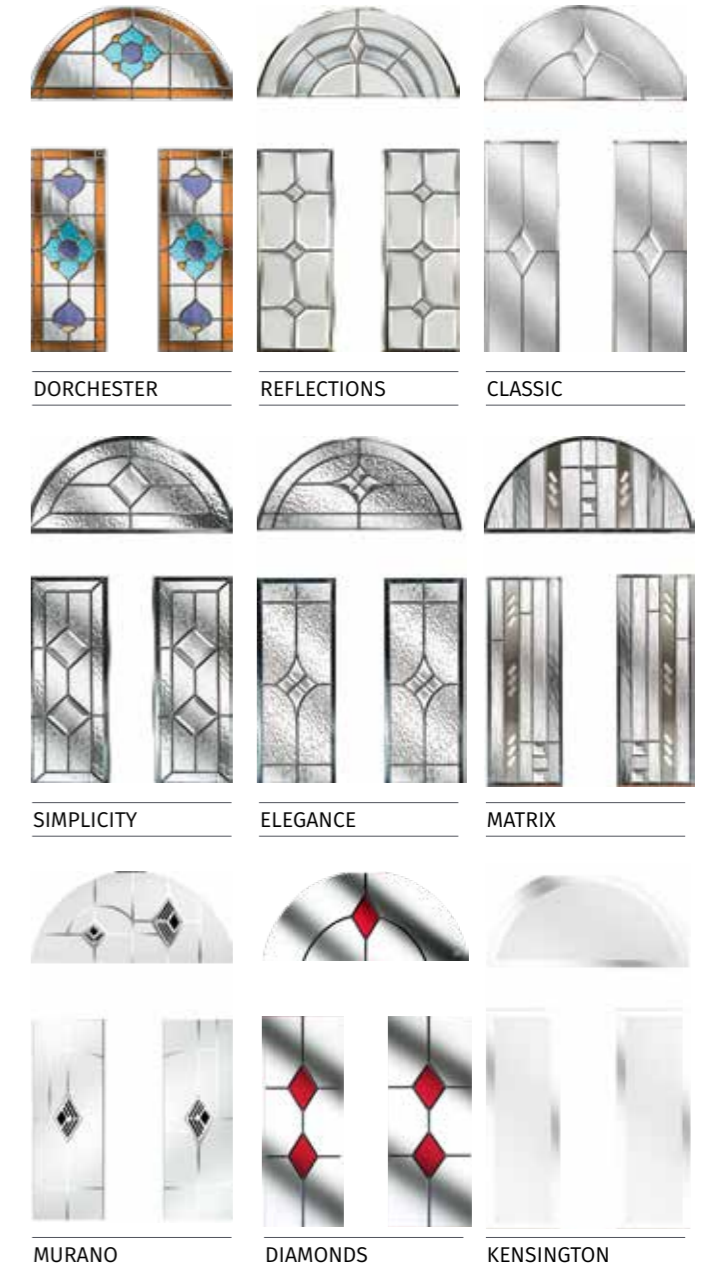

DORCHESTER

REFLECTIONS

CLASSIC

SIMPLICITY

ELEGANCE

MATRIX

MURANO

DIAMONDS

KENSINGTON

Diamonds is also available in clear bevel, blue, green and grey.

GLAZING ALSO AVAILABLE IN ALL PILKINGTON OBSCURED GLASS DESIGNS - Please speak to your installer for more details

Clear glazing with integral bar feature in Sunburst door replicates astragal bars.
*Sunburst door only available with clear or obscure glass.