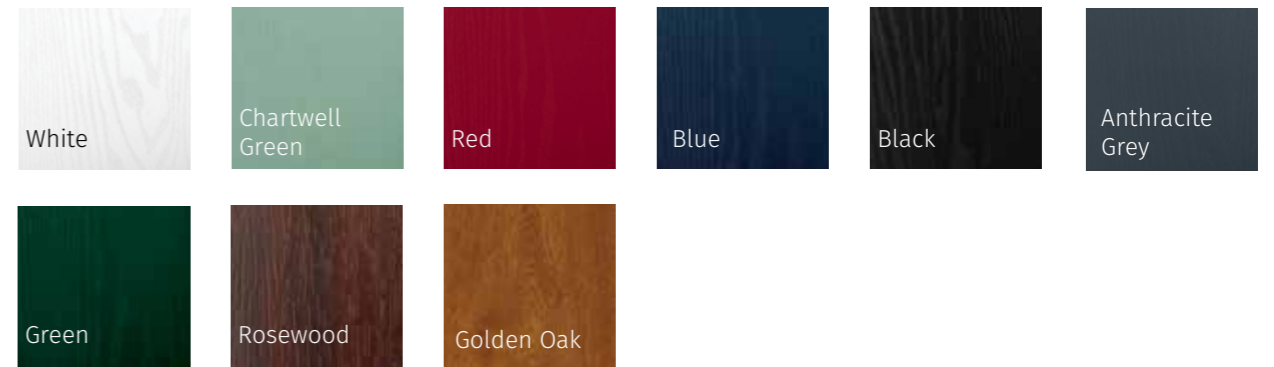

WITH ITS LARGE GLAZED AREA, THE LYTHAM LETS LIGHT FLOOD THROUGH. AVAILABLE WITH GRIDLITE OPTION

LYTHAM (PUTTY)
ELEGANCE GLAZING

LYTHAM (AZURE)
MURANO BLUE GLAZING

LYTHAM GRID (MARSALA)
CLEAR GRIDLITE*

GALLERY COLOUR COLLECTION

Our 37 premium colours have been created using state-of-the-art technologies used in the yacht industry.

TRENDING COLOURS

STANDARD COLOUR COLLECTION

PREMIUM COLOUR COLLECTION

TROON, MUIRFIELD & MUIRFIELD SOLID