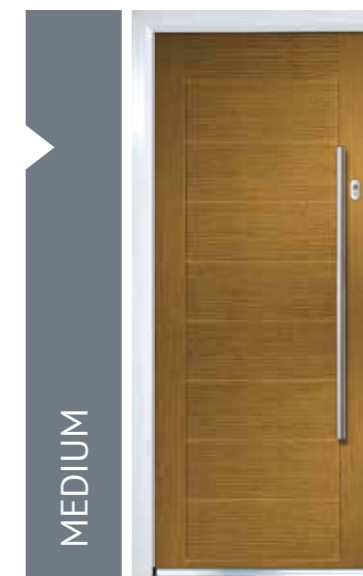

How many times have you thought... have I locked my door?

We've all been there! With Kubu you'll never have to worry if your door is unlocked again.

Kubu uses smart and simple technology to monitor your lock in real time. You'll be able to check the status of your door no matter where you are, at any time of the day, right from the Kubu app on your phone.

All our doors are equipped for Kubu smart – sensor technology. Simply visit www.kubu-home.com once your door is fitted, and you will never have to worry about whether you remembered to lock your door again.

With Kubu say goodbye to uncertainty and hello to peace-of-mind.
Be sure it's secure

What does the Kubu App do?

- It lets you see the status of your door (locked/unlocked)
- Get notifications with every turn of the key.
- From any place in the world.
- You can schedule notifications when you want.
- At anytime, day or night.
- It shows the history of your doors.
- On all the doors in your home.
- You can share your door with family and friends.
- On all the homes that you look after.
- Its perimeter feature stops you leaving your home unlocked.

Peace-of-mind with a 10 Year Security Guarantee and 10 Year Mechanical Warranty

“ Kubu gives me peace of mind; I can check if my daughter locked the door on her way out. ”

“ I no longer have that nagging doubt about whether I remembered to lock the door; I just quickly check the app ”

Kubu smart locks are only available with standard solid spindle lever handles in the standard lock position

LOCK POSITION OPTIONS

Sometimes the small details really make the difference. That's why we've even considered lock positions when it comes to creating the perfect door. Simply choose the option that best suits you to add the personal finishing touch.

HERITAGE LOCK