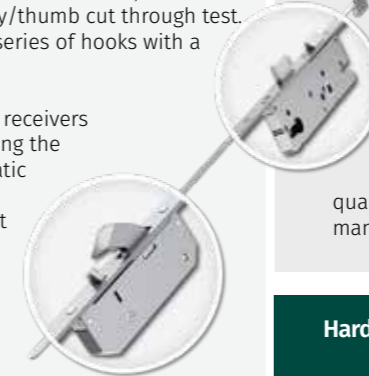

The hooks are engaged into receivers in the outer frame upon lifting the handle or by a semi-automatic function on 'slam-shut' variants. The designs protect the door from forced entry by remaining firm inside the receiver.

Thumb turn cylinders are supplied as standard with pull bar or pull escutcheon doors

On door sets with lever handles, the lock is centrally set with hook locks set close to the top and bottom of the door, whilst on part of the Contemporary range, we offer a multipoint lock with a high level cylinder and escutcheon offering the same security features as standard doors.