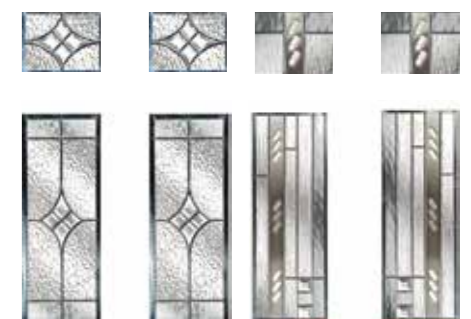

ELEGANCE

MATRIX

MURANO

KENSINGTON

GLAZING ALSO AVAILABLE IN ALL PILKINGTON OBSCURED GLASS DESIGNS
Please speak to your installer for more details
*Only available for Muirfield door.